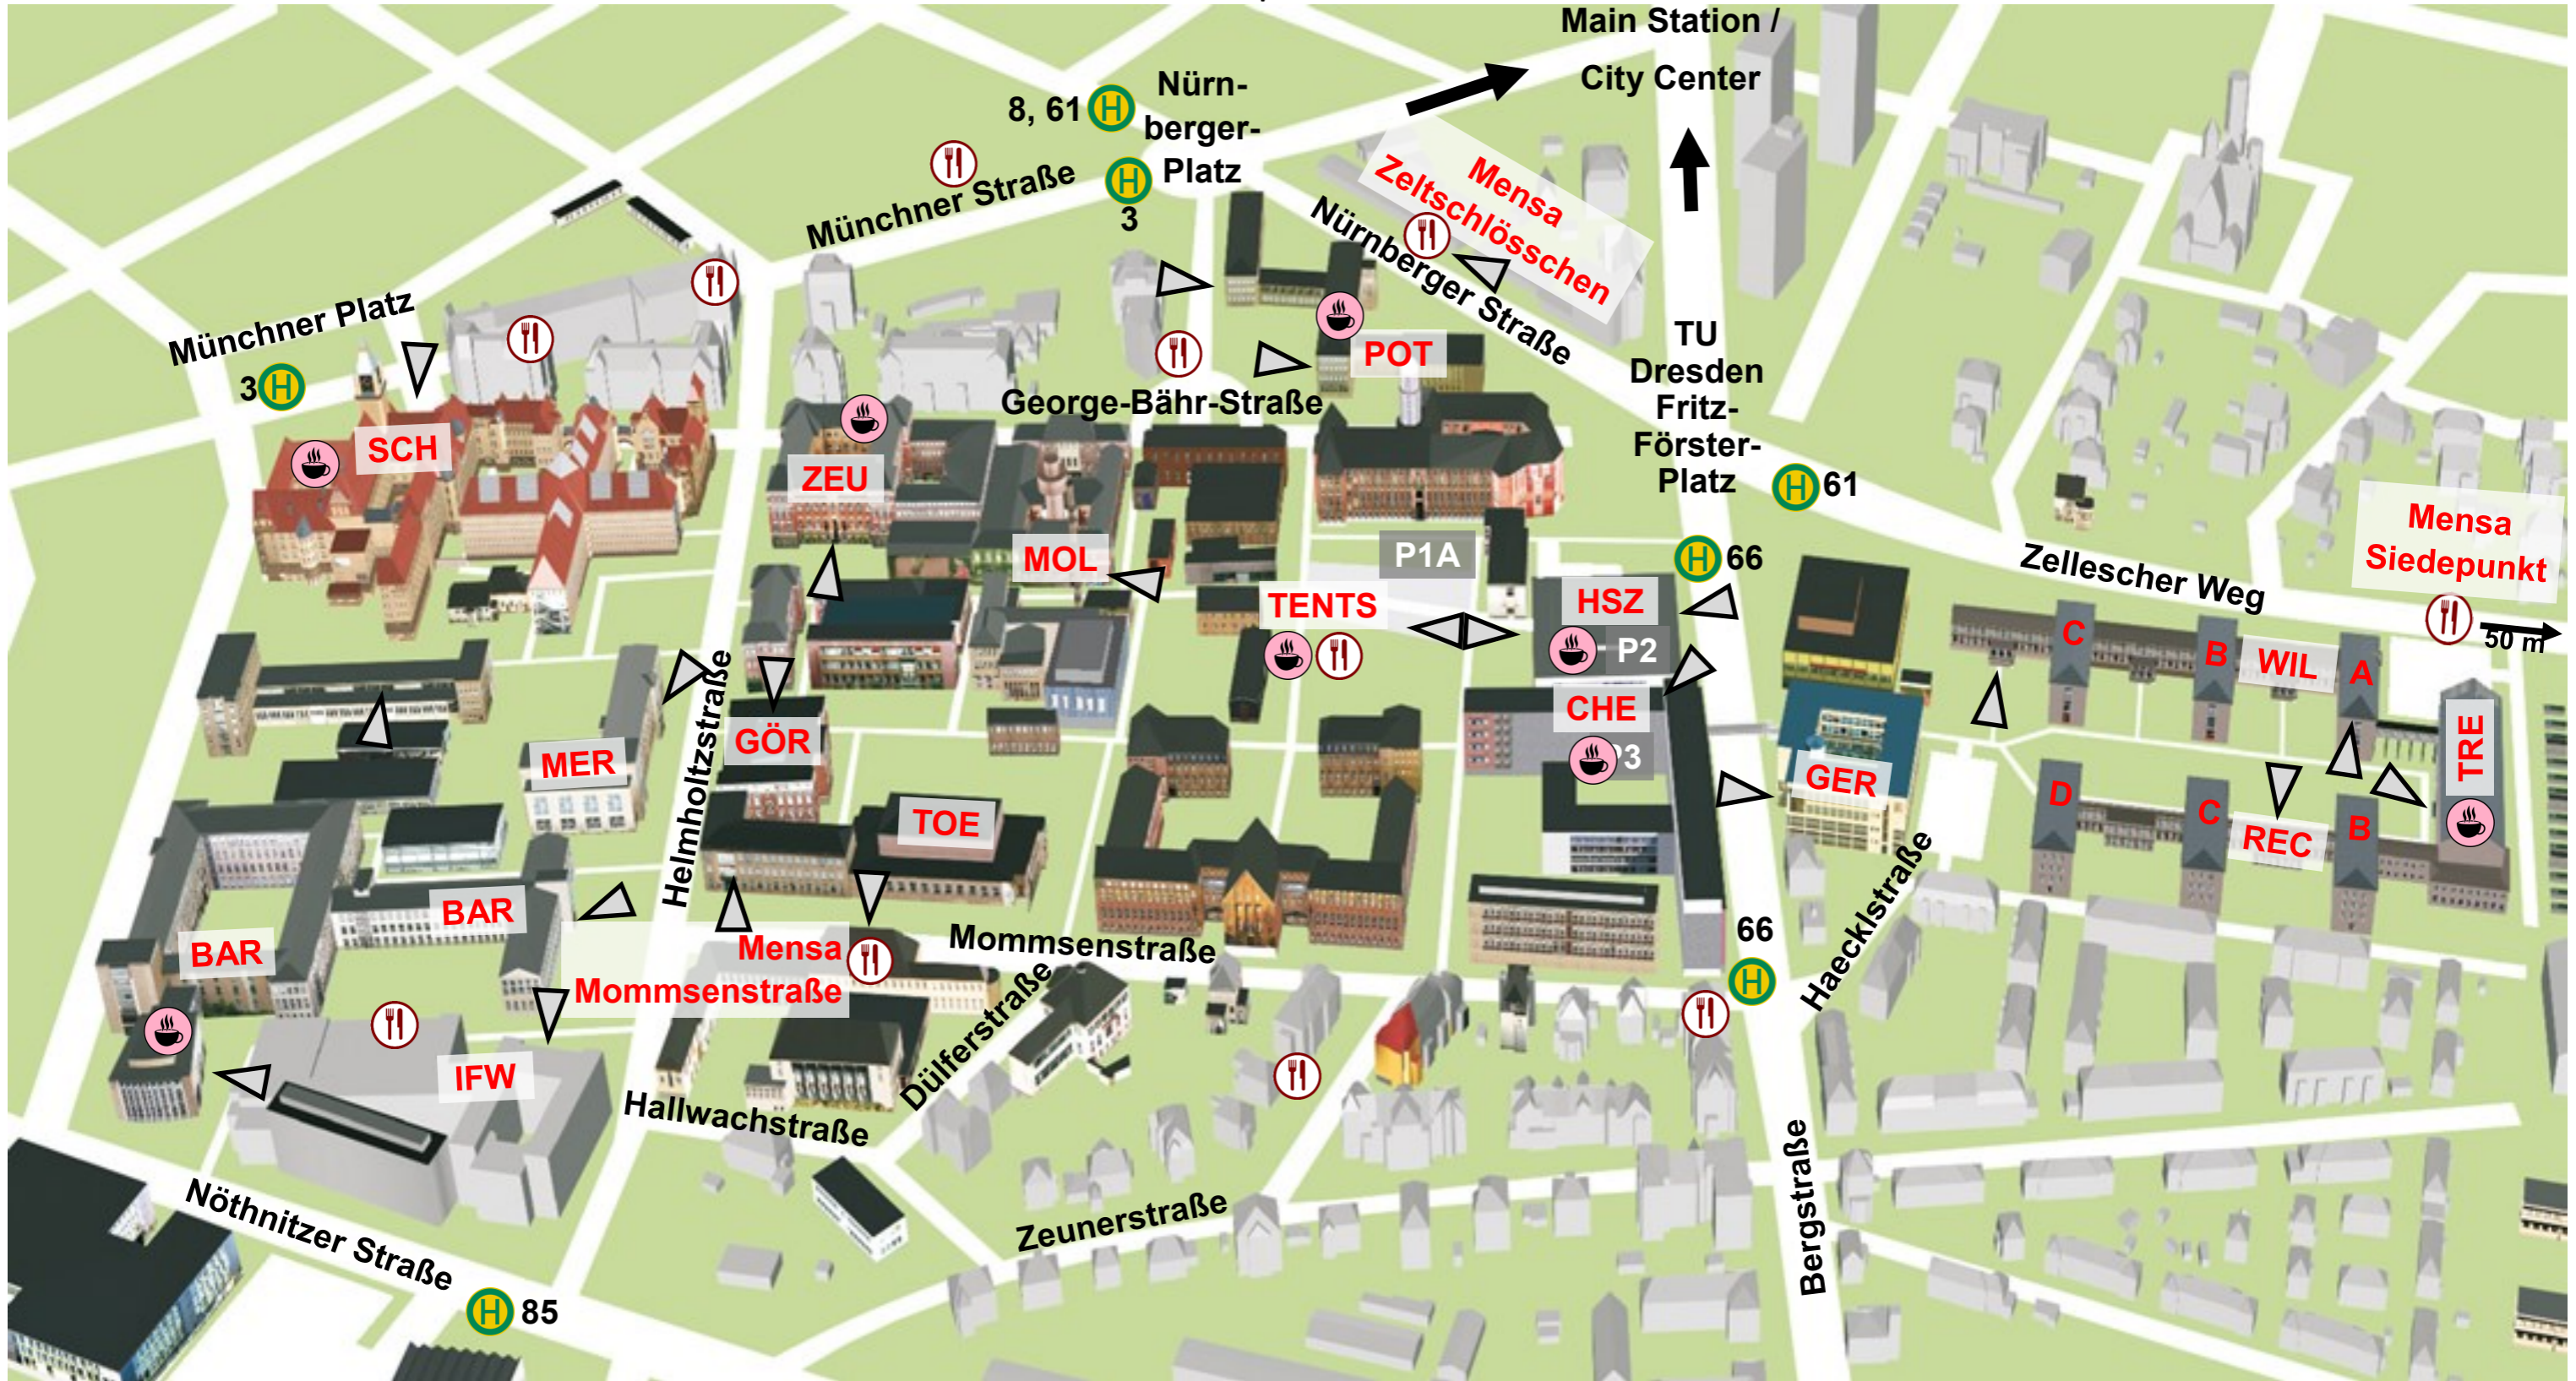

Map SKM

HSZ Lecture hall name (abbreviation)
<https://navigator.tu-dresden.de>

 Entrance

 Coffee

 Mensa, Snacks

 Tram or bus stop with number

BAR Barkhausen-Bau

CHE Chemiegebäude, Poster P3

GER von-Gerber-Bau

GÖR Görges-Bau

HSZ Hörsaalzentrum (Lecture Hall Center)

Poster P2, Conference office, Plenary talks, Symposia, Tutorials, Einstein Slam, Evening talk, Job market, Exhibition

MER Merkel-Bau

MOL Mollier-Bau

POT Gerhard-Potthoff-Bau

REC Recknagel-Bau

SCH Georg-Schumann-Bau

TOE Toepler-Bau

TRE Trefftz-Bau

Tent A, B Poster P1A, Exhibition & Coffee, Snacks

WIL Willers-Bau